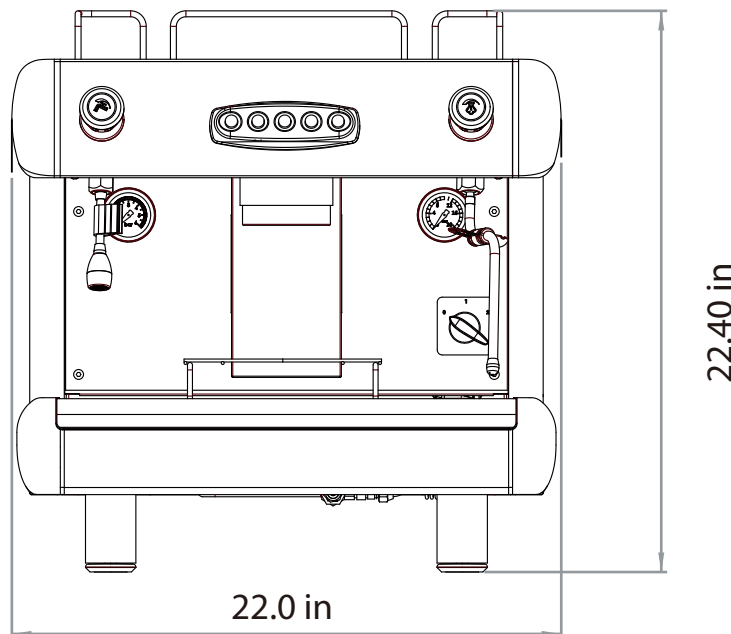

CS SERIES - CS1

22.0" x 21.91" x 22.4"

▶ Keyboard Panel

Easily programmable with four settings for each group head.

▶ Stainless Steel Boiler

Stainless steel boiler helps maintain the temperature and quality of the water, and ensures sanitary conditions.

▶ Professional Portafilters

- 1 Single Coffee Portafilter.
- 1 Double Coffee Portafilter.

Specifications

- Water Access: Plumbed
- Legs: Metallic legs
- Width 1.77in.
- Height 3.35in.

Features

- 1 steam wand
- 1 hot water outlet

Plumbing Requirements

PSI	kPa	Fitting Supplied	Nema
30-60	207 - 414	3/8" BSPP	1

Electrical & Capacity

Brewing System	Boiler Volume	Voltage	Ampere	Watts	Hertz	#Wires plus Ground	Input H ² O Temd	Phase	Cord Attached
1 Coffee	6.34qt	110 Vac	23 A	2,500 W	50/60 Hz	3	77°F	1	YES

CLASSIC SERIES ESPRESSO MACHINE

CS1

Espresso Machine

Specification

CS1	Unit				Shipping			
	Width	Depth	Height	Weight	Width	Depth	Height	Weight
Inches	22.0 in	21.91 in	22.40 in	105.82 lbs	29.52 in	26.37 in	28.74 in	138.89 lbs