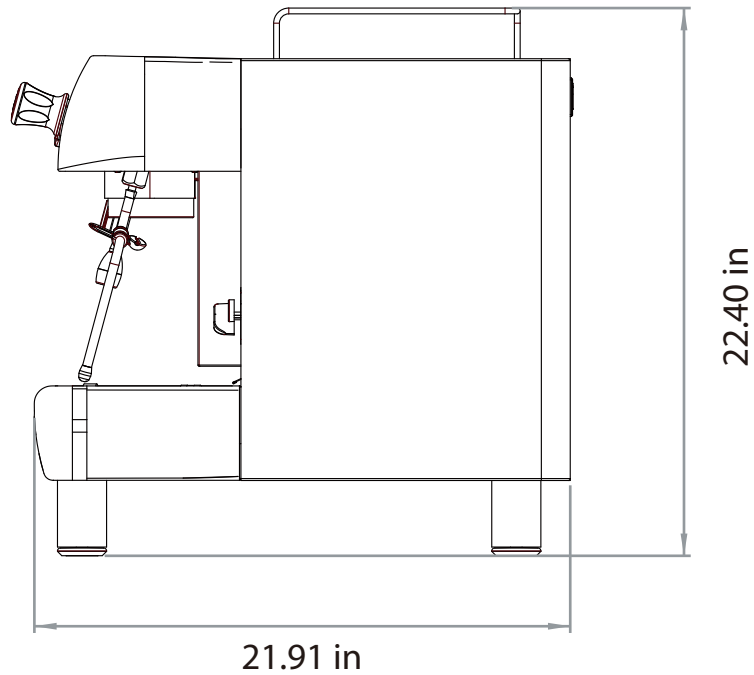

CS SERIES - CS1

22.0" x 21.91" x 22.4"

▶ Keyboard Panel

Easily programmable with four settings for each group head.

▶ Stainless Steel Boiler

Stainless steel boiler helps maintain the temperature and quality of the water, and ensures sanitary conditions.

▶ Professional Portafilters

- 1 Single Coffee Portafilter.
- 1 Double Coffee Portafilter.

Specifications

- Water Access: Plumbed
- Legs: Metallic legs
- Width 1.77in.
- Height 3.35in.

Features

- 1 steam wand
- 1 hot water outlet

Plumbing Requirements

PSI	kPa	Fitting Supplied	Nema
30-60	207 - 414	3/8" BSPP	1

Electrical & Capacity

Brewing System	Boiler Volume	Voltage	Ampere	Watts	Hertz	#Wires plus Ground	Input H ² O Temd	Phase	Cord Attached
1 Coffee	6.34qt	110 Vac	23 A	2,500 W	50/60 Hz	3	77°F	1	YES

CLASSIC SERIES ESPRESSO MACHINE

CS1

Espresso Machine

Specification

CS1	Unit				Shipping			
	Width	Depth	Height	Weight	Width	Depth	Height	Weight
Inches	22.0 in	21.91 in	22.40 in	105.82 lbs	29.52 in	26.37 in	28.74 in	138.89 lbs